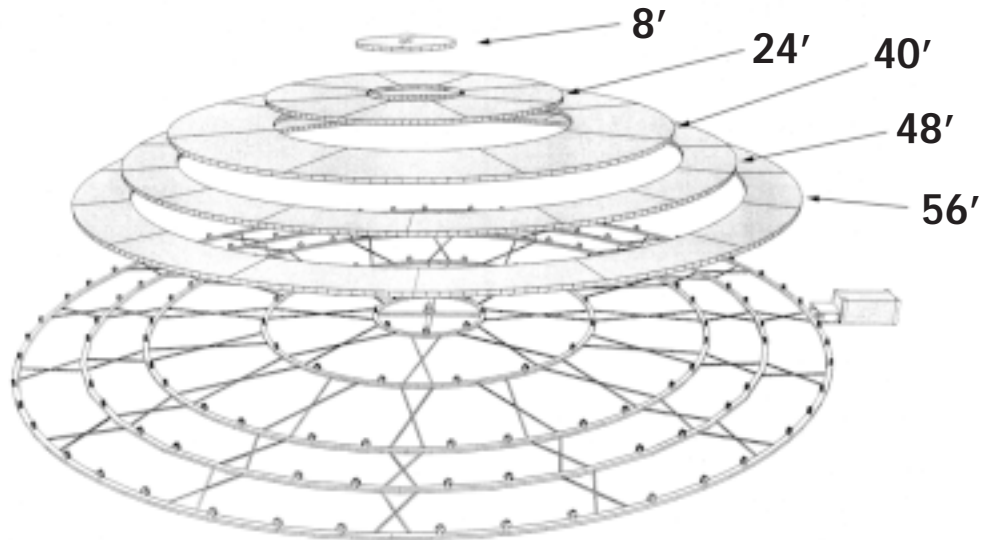

**VERSA
STAGE**

At All Access we feature The Versa Turntable a completely versatile state of the art turntable. Packaged for the road this system is tour ready. From the truck to the floor the setup time is less than an hour. The Versa Turntable is capable of rotating at 1.5 revolutions per minute at 40' carrying a load of 40,000 lbs

**VERSA
STAGE**

- VARIABLE SPEED
- SETUP TIME UNDER 1 HOUR
- CENTER CABLE FEED
- ROAD READY
- ONE SYSTEM 5 SIZES
- AVAILABLE FOR RENTAL OR PURCHASE

1320 Storm Pkwy Torrance CA 90501 phone 310.784.2464 fax 310.517.0899
www.allaccessinc.com